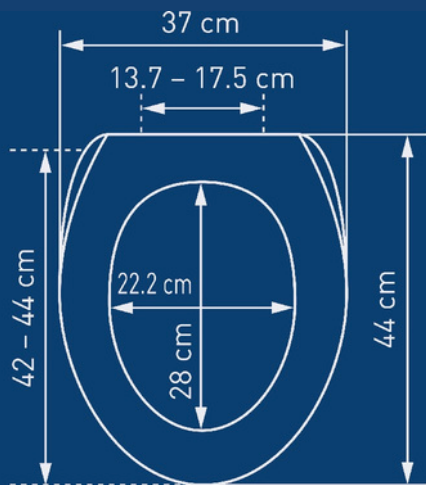

Duroplast Lavalino

Lavalino Slow Down - blanc

Duroplast Dresden

Comfort Slow Down - blanc

Duroplast Race

Race Slow Down - blanc

Race Slow Down - noir

Polypropylène