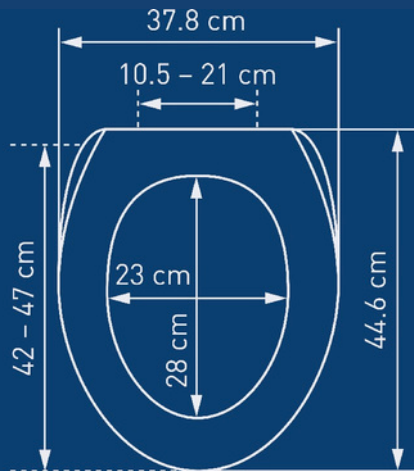

Lyon Slow Down
Dark Bamboo