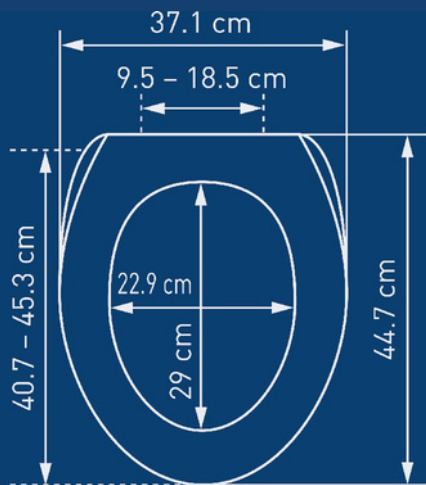

Duroplast Lavalino

Lavalino Slow Down - blanc

Duroplast Dresden

Comfort Slow Down - blanc

Duroplast Race

Race Slow Down - blanc

Race Slow Down - noir

Polypropylène