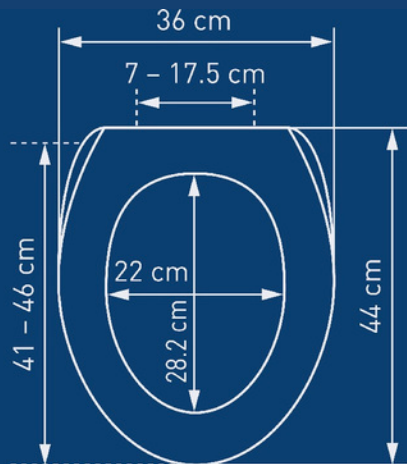

Duroplast Sidney

Sidney LED Slow Down - blanc