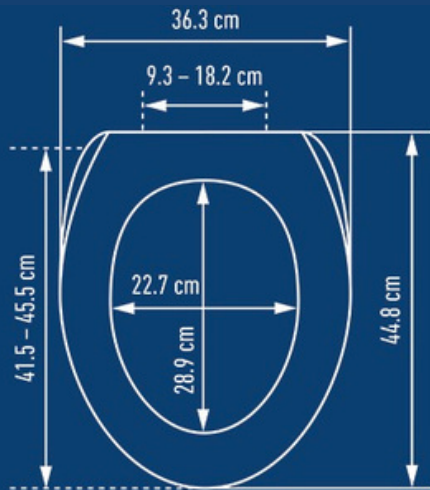

Polypropylène Deco

Arles