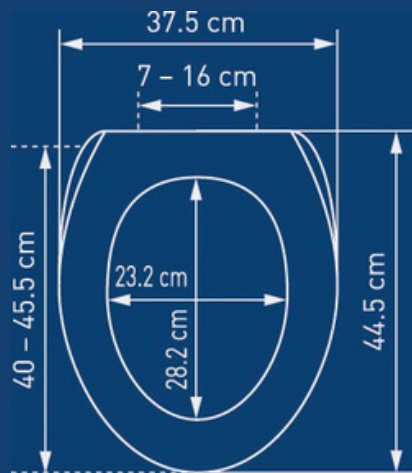

Duroplast - Deco Nice

Nice Slow Down
Rose

Nice Slow Down
Cow

Nice Slow Down
Fides

Nice Slow Down
Palm

Duroplast Perth

Perth LED Slow Down - blanc

Duroplast Sidney